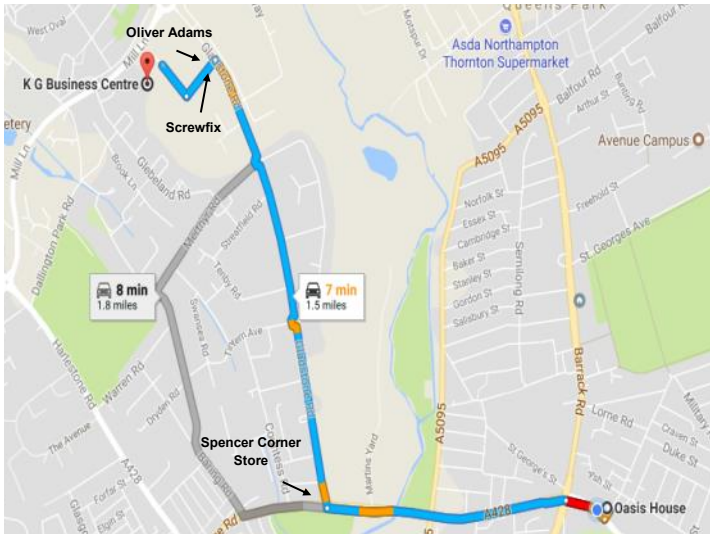

Directions to the Warehouse

Our address is:

KG Business Centre, Kingfield Way
Dallington, Northampton, NN5 7QS

Finding the Warehouse (Unit H4/A):

- Park in the loading bay or close by
- Enter the warehouse premises on foot at the loading bays
- Walk straight in and continue to the end
- Turn right and our warehouse is straight ahead of you

Oliver Adams

K G Business Centre

Screwfix

8 min
1.8 miles

7 min
1.5 miles

Spencer Corner Store

Avenue Campus

Asda Northampton Thornton Supermarket