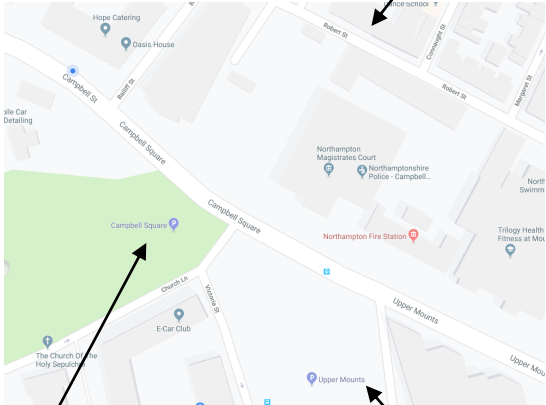

Directions to Hope Centre

Our address is:

Oasis House, 35-37 Campbell Street,
Northampton, NN1 3DS

Finding Oasis House:

- Car park for dropping off donations or picking up ONLY—
can be accessed by Bailiff Street
- Hope Centre has two main buildings, Oasis House and
Ash street.

Getting to our other building-

Our Ash Street address is:

37-39 Ash Street, Northampton, NN1 2HW

Parking near the Hope Centre:

There may be parking available free for a few hours on streets local such as Robert Street

Campbell Square
(pay and display)

Upper Mounts
(pay and display)