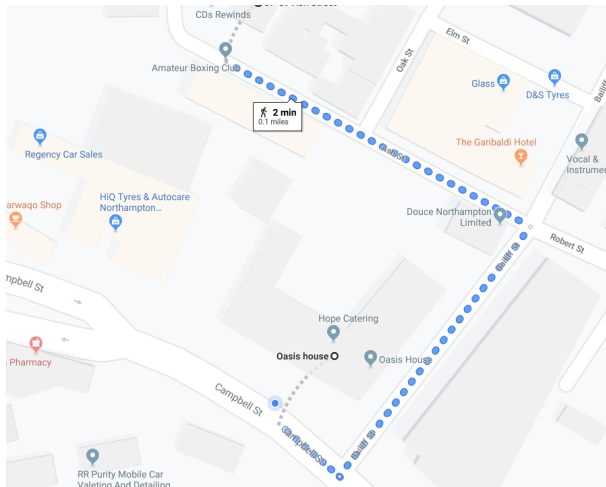

Directions to Hope Centre

Our address is:

Oasis House, 35-37 Campbell Street,
Northampton, NN1 3DS

Finding Oasis House:

- Car park for dropping off donations or picking up ONLY—
can be accessed by Bailiff Street
- Hope Centre has two main buildings, Oasis House and
Ash street.

Getting to our other building-

Our Ash Street address is:

37-39 Ash Street, Northampton, NN1 2HW

Parking near the Hope Centre:

There may be parking available free for a few hours on streets local such as Robert Street

Campbell Square
(pay and display)

Upper Mounts
(pay and display)