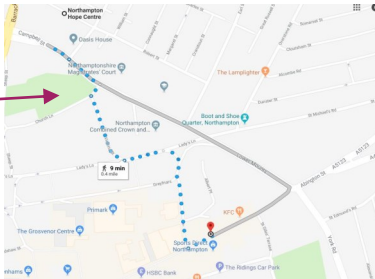

Directions to our Charity Shop

Our address is:

59-61 Abington Street, Northampton,
NN1 2AW (Old Co-op Bank)

Finding the Shop:

The Hope Centre
Charity Shop

Directions from Hope Centre

Walking

Driving

Car Parking

Wellington Street

(PAY AND DISPLAY)

The Ridings

(PAY AND DISPLAY)