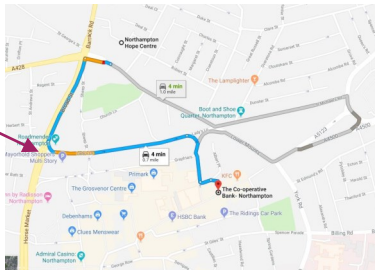

Directions to our Charity Shop

Our address is:

59-61 Abington Street, Northampton,
NN1 2AW (Old Co-op Bank)

Finding the Shop:

The Hope Centre
Charity Shop

Directions from Hope Centre

Walking

Driving

Car Parking

Wellington Street

(PAY AND DISPLAY)

The Ridings

(PAY AND DISPLAY)